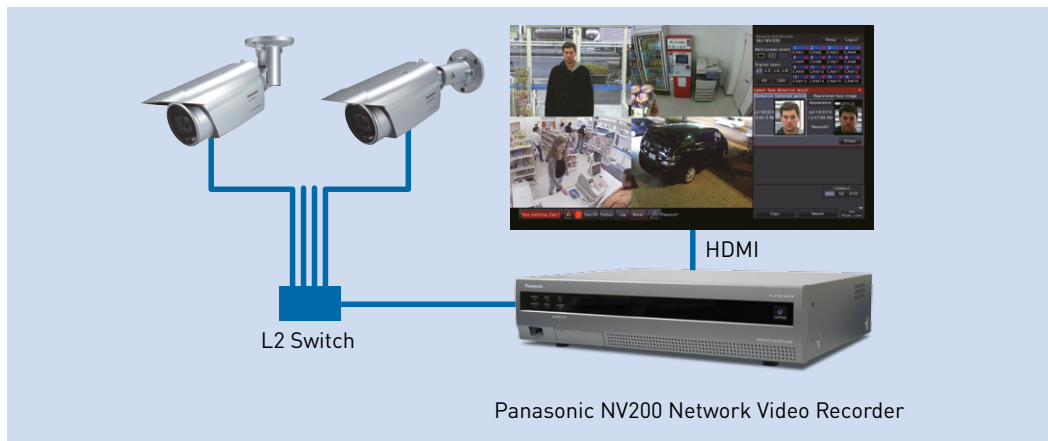

Example installation with Panasonic NVR

To learn more about Panasonic's innovative Bullet Camera series, visit our website business.panasonic.eu/bullet-cameras or call +44 (0) 2070226530

Dealer stamp

Panasonic
BUSINESS